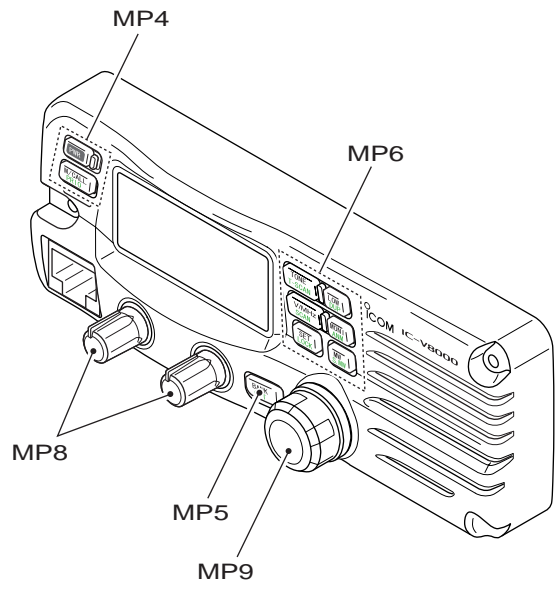

• **ASSEMBLED UNIT PARTS INFORMATION**

• **FRONT UNIT**

ORDER NUMBER	PARTS NAME	
0325090801	U V8000 #08 FRONT	[SEA]
0325091001	U V8000 #10 FRONT	[CSA]
0325092501	U V8000 #25 FRONT	[USA]

NOTE:

- This unit includes all mechanical and electronic components on the LOGIC board.